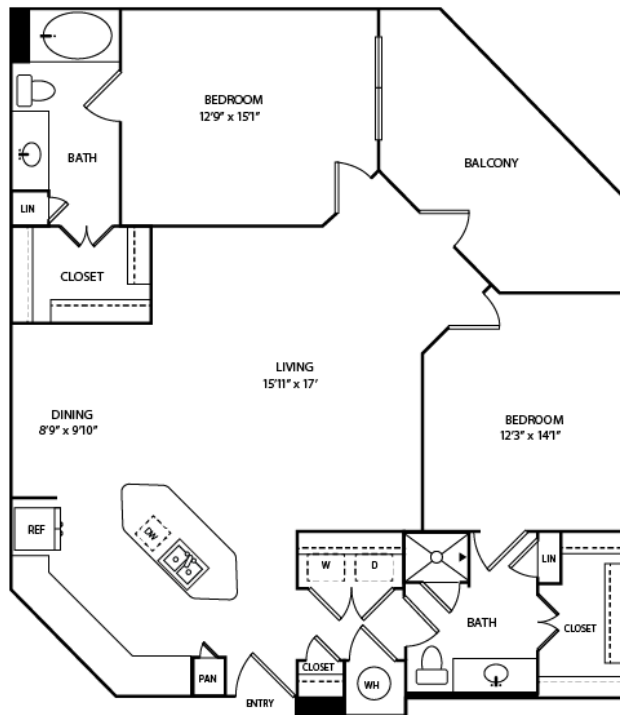

# B12

2 BED | 2 BATH

# 1259

SQ. FT.

**AXIS**  
**AT WYCLIFF**

4343 Congress Ave | Dallas, TX 75219

[axiswycliff.com](http://axiswycliff.com)

*Floor plans are artist's rendering. All dimensions are approximate. Actual product and specifications may vary in dimension or detail. Not all features are available in every apartment. Prices and availability are subject to change. Please see a representative for details.*