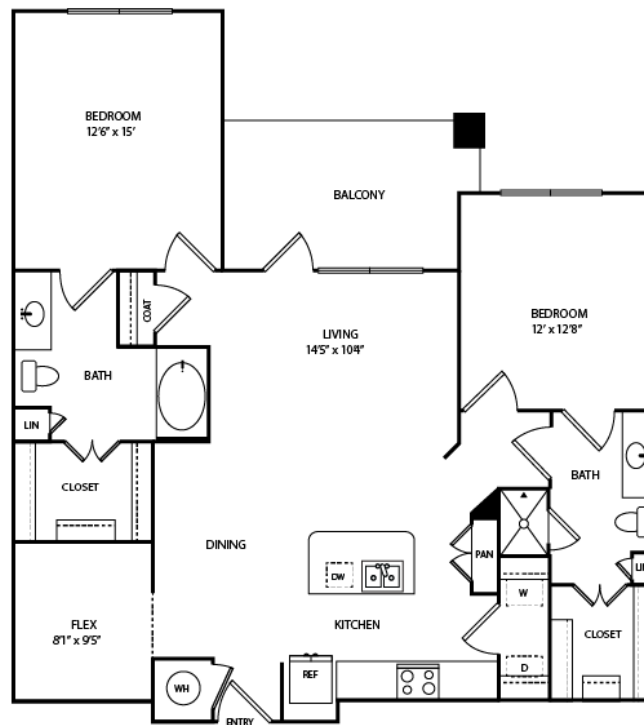

B11

2 BED | 2 BATH

1222

SQ. FT.

4343 Congress Ave | Dallas, TX 75219

axiswycliff.com

Floor plans are artist's rendering. All dimensions are approximate. Actual product and specifications may vary in dimension or detail. Not all features are available in every apartment. Prices and availability are subject to change. Please see a representative for details.