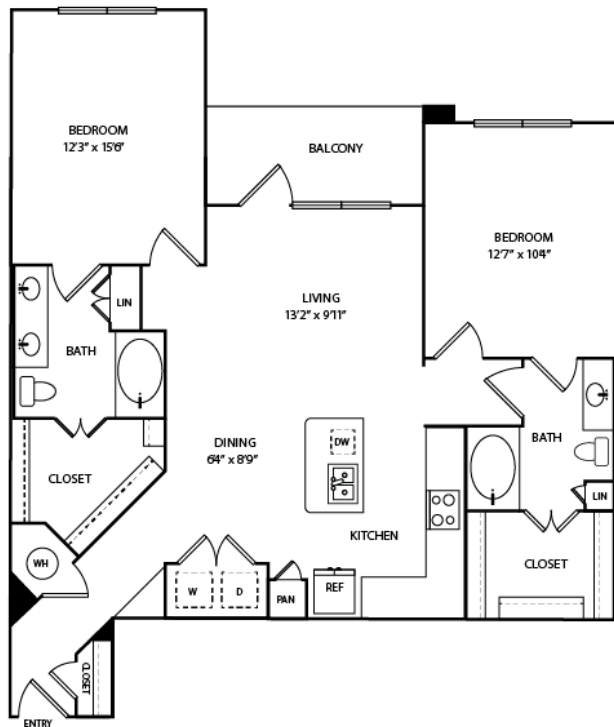

# B10

2 BED | 2 BATH

# 1219

SQ. FT.

**AXIS**  
AT WYCLIFF

4343 Congress Ave | Dallas, TX 75219

[axiswycliff.com](http://axiswycliff.com)

*Floor plans are artist's rendering. All dimensions are approximate. Actual product and specifications may vary in dimension or detail. Not all features are available in every apartment. Prices and availability are subject to change. Please see a representative for details.*