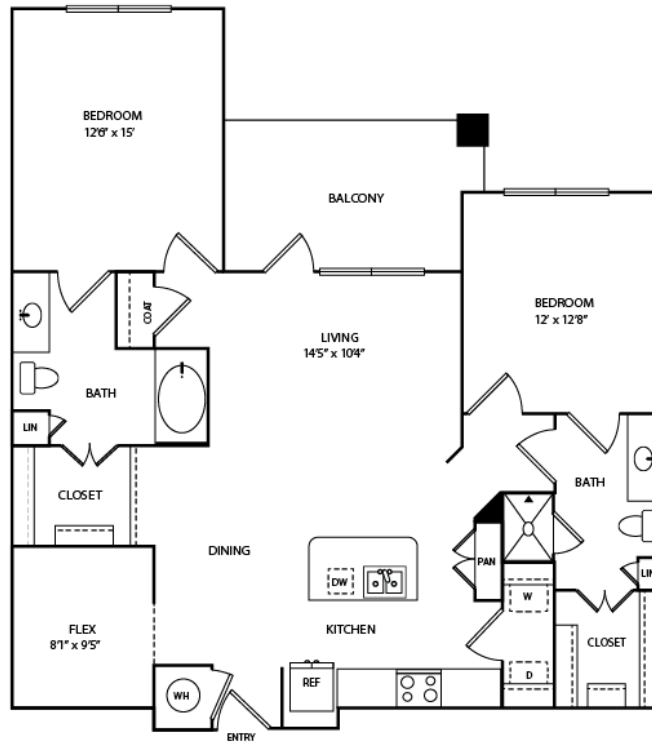

# B9

2 BED | 2 BATH

# 1209

SQ. FT.

**AVIS**  
**AT WYCLIFF**

4343 Congress Ave | Dallas, TX 75219

[axiswycliff.com](http://axiswycliff.com)

*Floor plans are artist's rendering. All dimensions are approximate. Actual product and specifications may vary in dimension or detail. Not all features are available in every apartment. Prices and availability are subject to change. Please see a representative for details.*