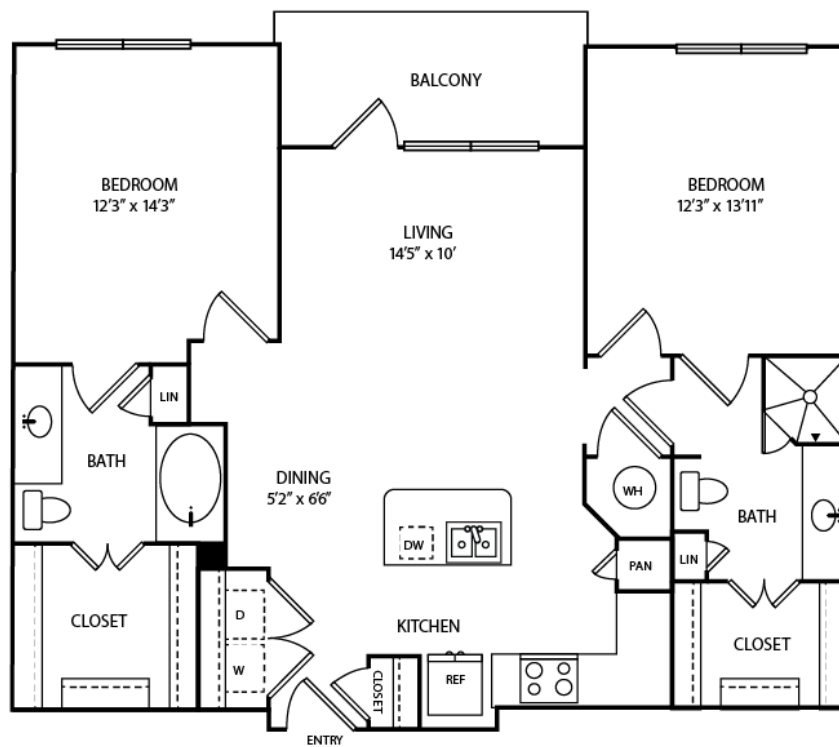

B5

2 BED | 2 BATH

1090

SQ. FT.

AXIS
AT WYCLIFF

4343 Congress Ave | Dallas, TX 75219

axiswycliff.com

Floor plans are artist's rendering. All dimensions are approximate. Actual product and specifications may vary in dimension or detail. Not all features are available in every apartment. Prices and availability are subject to change. Please see a representative for details.