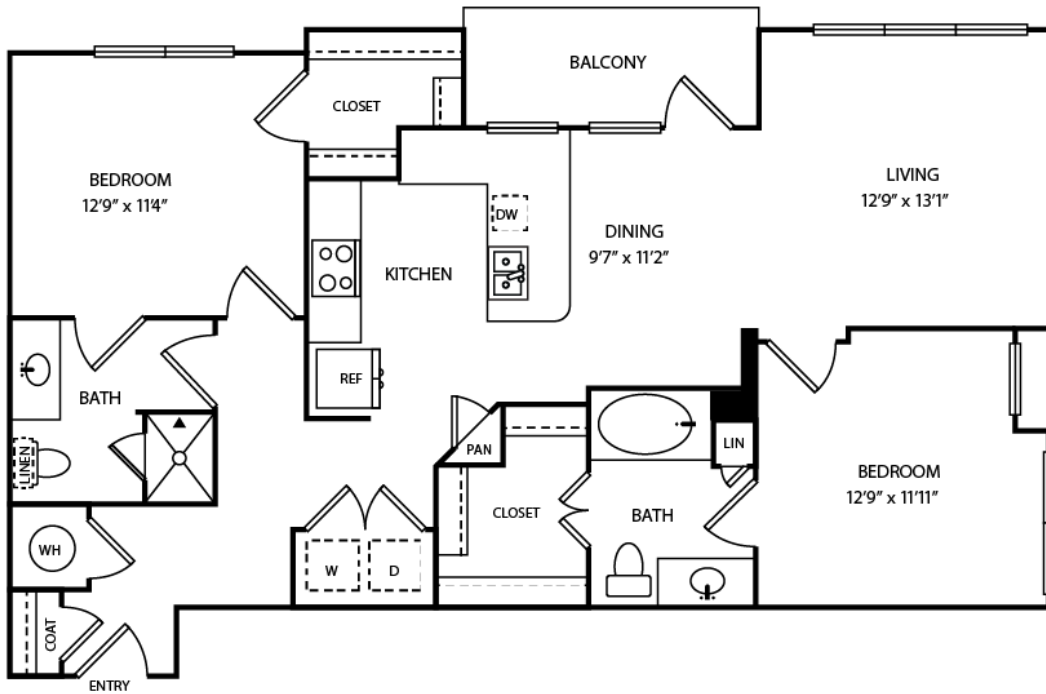

B4

2 BED | 2 BATH

1082

SQ. FT.

4343 Congress Ave | Dallas, TX 75219

axiswycliff.com

Floor plans are artist's rendering. All dimensions are approximate. Actual product and specifications may vary in dimension or detail. Not all features are available in every apartment. Prices and availability are subject to change. Please see a representative for details.