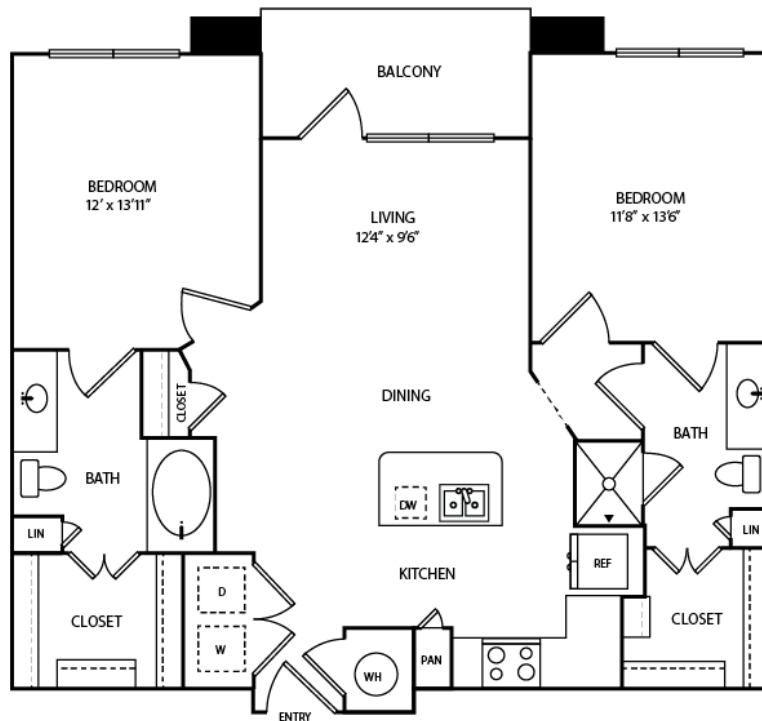

# B3

2 BED | 2 BATH

# 1039

SQ. FT.

**AXIS**  
**AT WYCLIFF**

4343 Congress Ave | Dallas, TX 75219

[axiswycliff.com](http://axiswycliff.com)

*Floor plans are artist's rendering. All dimensions are approximate. Actual product and specifications may vary in dimension or detail. Not all features are available in every apartment. Prices and availability are subject to change. Please see a representative for details.*