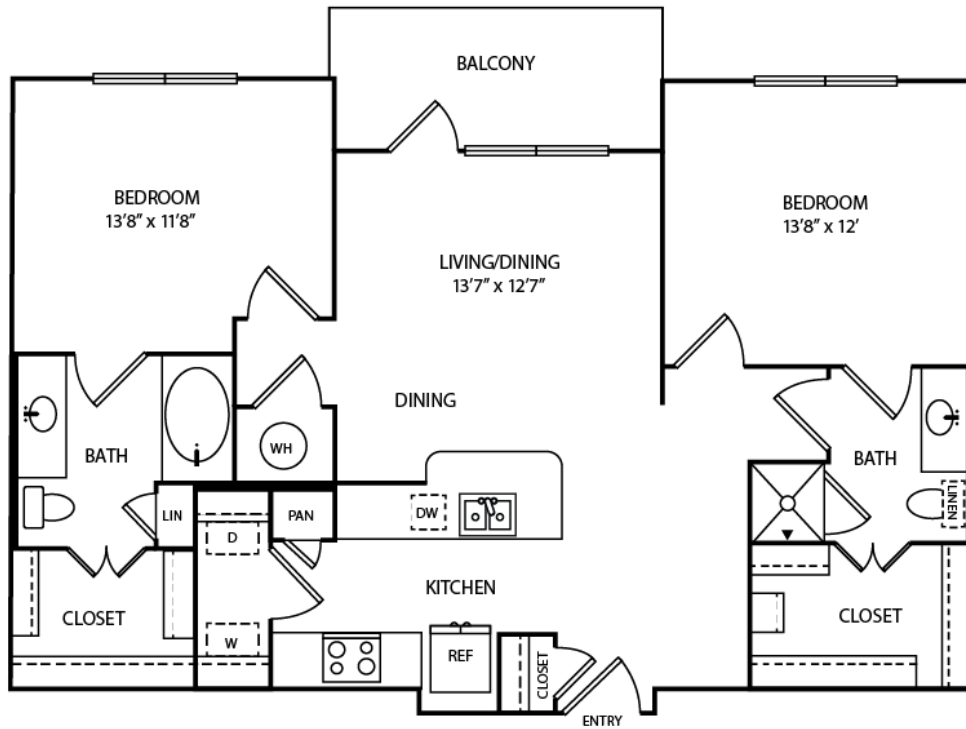

B2

2 BED | 2 BATH

1035

SQ. FT.

AXIS
AXIS
AT WYCLIFF

4343 Congress Ave | Dallas, TX 75219

axiswycliff.com

Floor plans are artist's rendering. All dimensions are approximate. Actual product and specifications may vary in dimension or detail. Not all features are available in every apartment. Prices and availability are subject to change. Please see a representative for details.