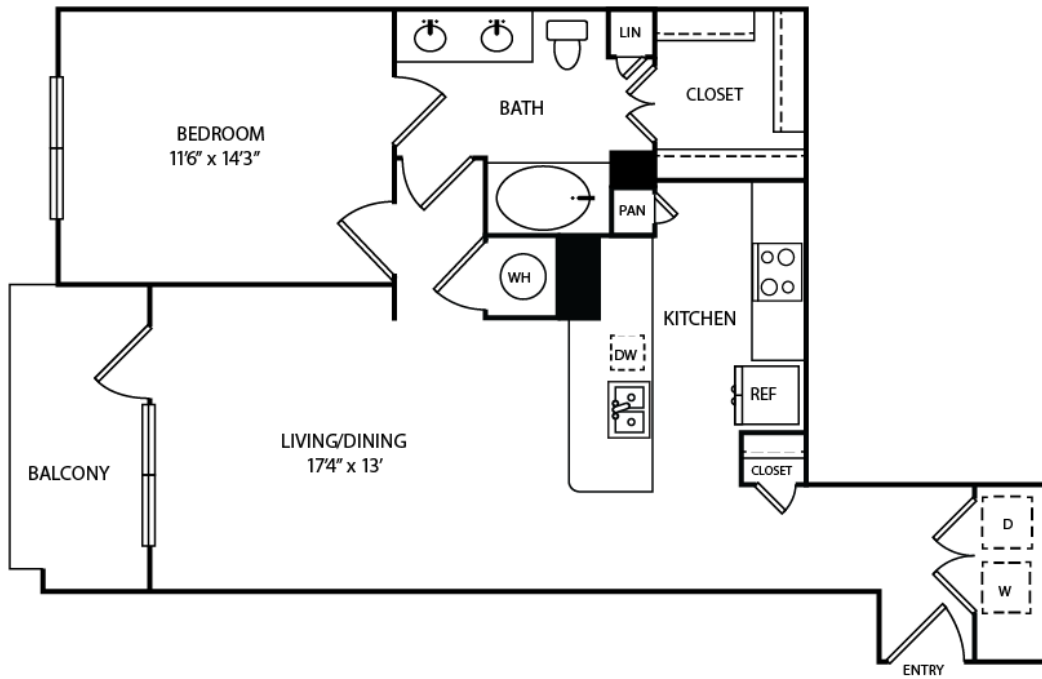

# A28

1 BED | 1 BATH

# 833

SQ. FT.

**AXIS**  
**AT WYCLIFF**

4343 Congress Ave | Dallas, TX 75219

[axiswycliff.com](http://axiswycliff.com)

*Floor plans are artist's rendering. All dimensions are approximate. Actual product and specifications may vary in dimension or detail. Not all features are available in every apartment. Prices and availability are subject to change. Please see a representative for details.*