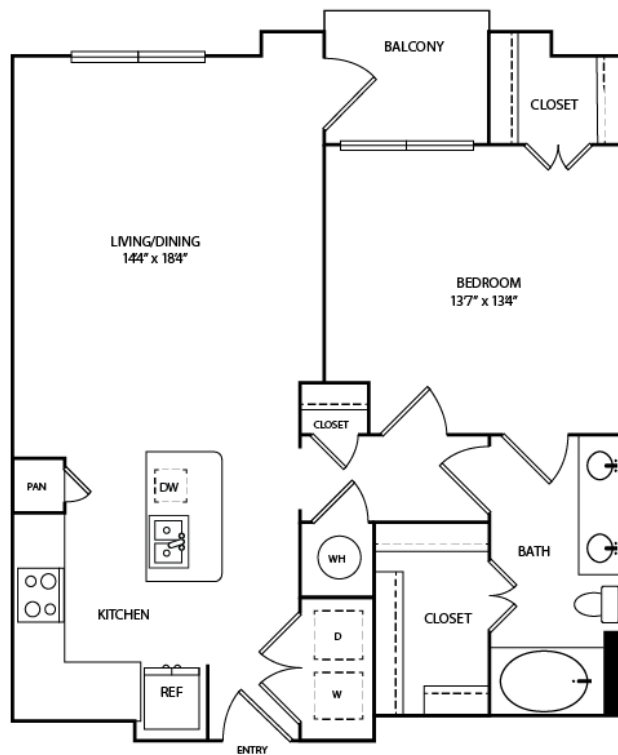

A27

1 BED | 1 BATH

829

SQ. FT.

AXIS
AT WYCLIFF

4343 Congress Ave | Dallas, TX 75219

axiswycliff.com

Floor plans are artist's rendering. All dimensions are approximate. Actual product and specifications may vary in dimension or detail. Not all features are available in every apartment. Prices and availability are subject to change. Please see a representative for details.