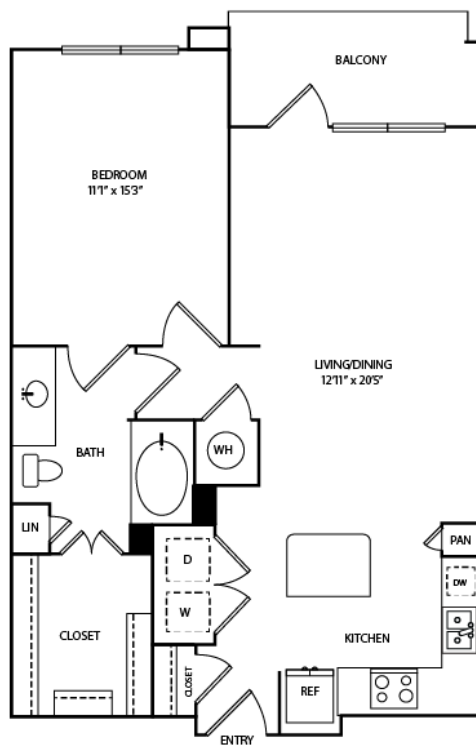

A26

1 BED | 1 BATH

827

SQ. FT.

4343 Congress Ave | Dallas, TX 75219

axiswycliff.com

Floor plans are artist's rendering. All dimensions are approximate. Actual product and specifications may vary in dimension or detail. Not all features are available in every apartment. Prices and availability are subject to change. Please see a representative for details.