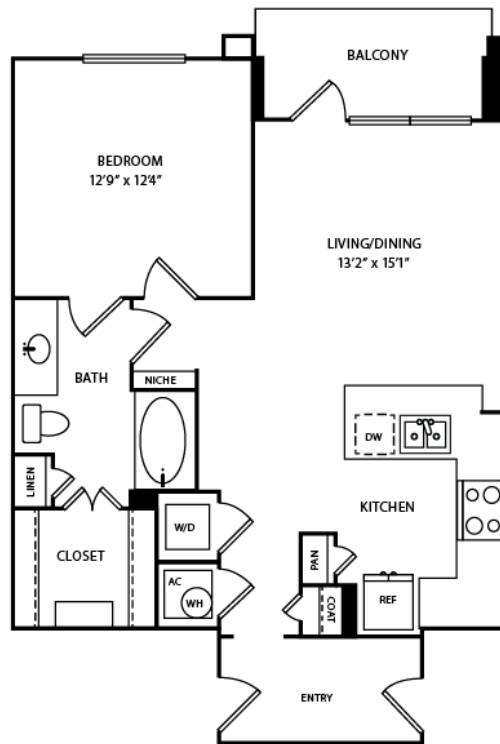

A25

1 BED | 1 BATH

801

SQ. FT.

4343 Congress Ave | Dallas, TX 75219

axiswycliff.com

Floor plans are artist's rendering. All dimensions are approximate. Actual product and specifications may vary in dimension or detail. Not all features are available in every apartment. Prices and availability are subject to change. Please see a representative for details.