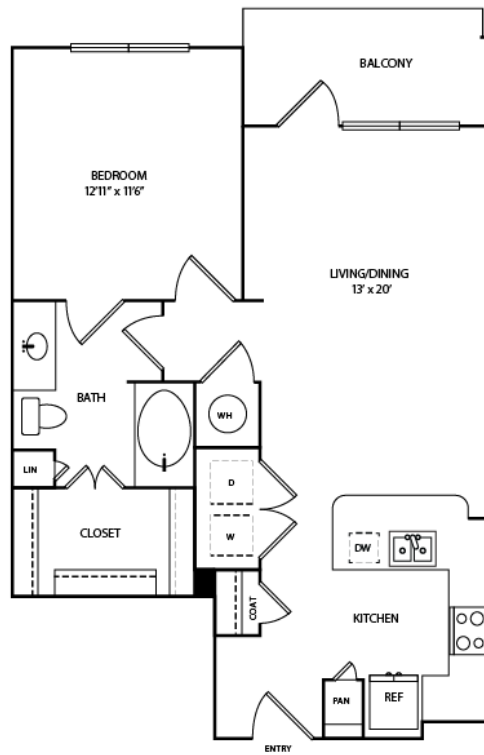

A24

1 BED | 1 BATH

761

SQ. FT.

4343 Congress Ave | Dallas, TX 75219

axiswycliff.com

Floor plans are artist's rendering. All dimensions are approximate. Actual product and specifications may vary in dimension or detail. Not all features are available in every apartment. Prices and availability are subject to change. Please see a representative for details.