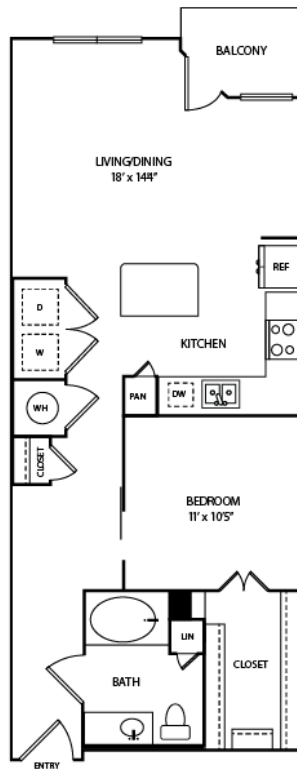

A18

1 BED | 1 BATH

754

SQ. FT.

4343 Congress Ave | Dallas, TX 75219

axiswycliff.com

Floor plans are artist's rendering. All dimensions are approximate. Actual product and specifications may vary in dimension or detail. Not all features are available in every apartment. Prices and availability are subject to change. Please see a representative for details.