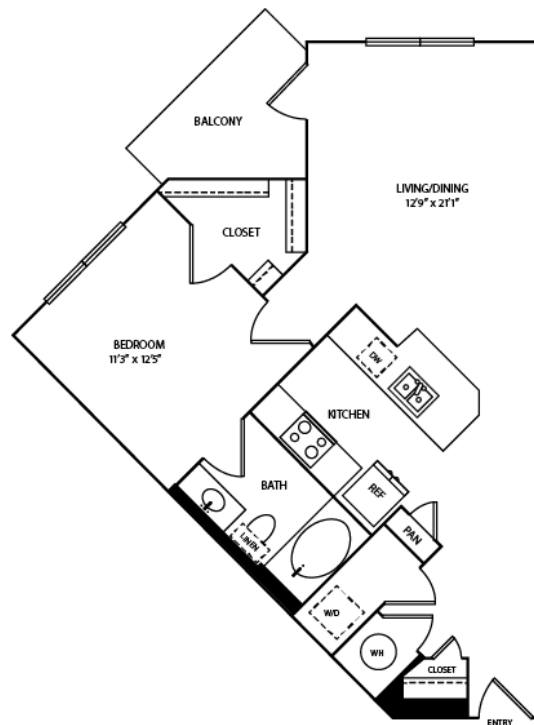

A16

1 BED | 1 BATH

744

SQ. FT.

4343 Congress Ave | Dallas, TX 75219

axiswycliff.com

Floor plans are artist's rendering. All dimensions are approximate. Actual product and specifications may vary in dimension or detail. Not all features are available in every apartment. Prices and availability are subject to change. Please see a representative for details.