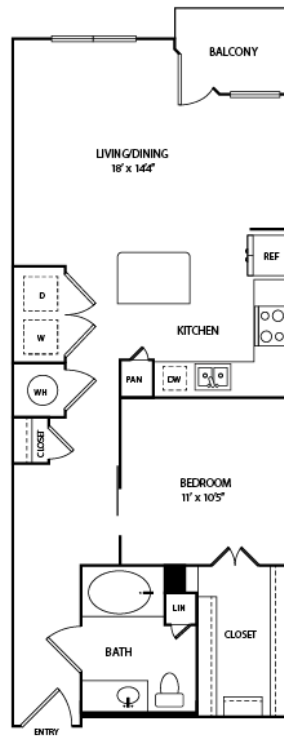

# A12

1 BED | 1 BATH

# 739

SQ. FT.

4343 Congress Ave | Dallas, TX 75219

[axiswycliff.com](http://axiswycliff.com)

*Floor plans are artist's rendering. All dimensions are approximate. Actual product and specifications may vary in dimension or detail. Not all features are available in every apartment. Prices and availability are subject to change. Please see a representative for details.*