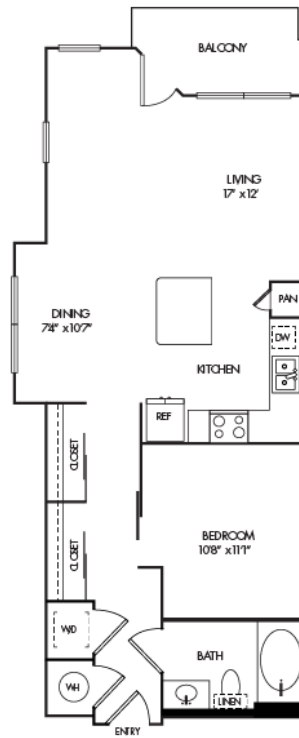

A11

1 BED | 1 BATH

726

SQ. FT.

4343 Congress Ave | Dallas, TX 75219

axiswycliff.com

Floor plans are artist's rendering. All dimensions are approximate. Actual product and specifications may vary in dimension or detail. Not all features are available in every apartment. Prices and availability are subject to change. Please see a representative for details.