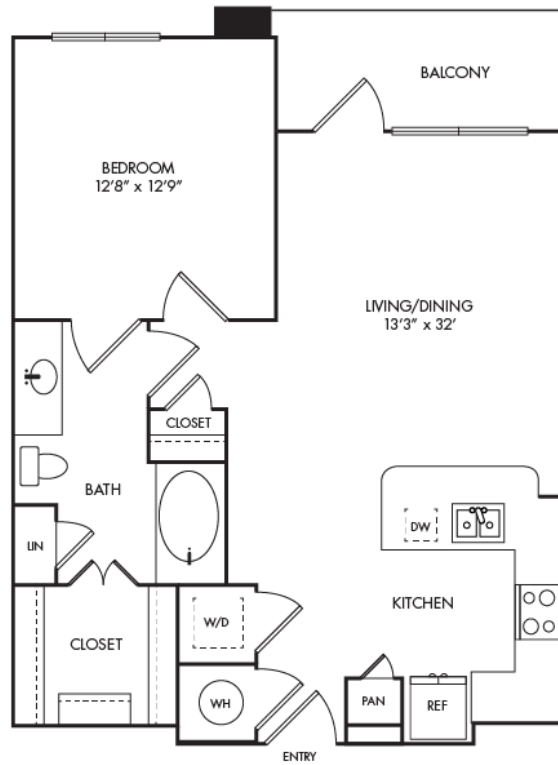

# A9

1 BED | 1 BATH

# 725

SQ. FT.

**AXIS**  
**AT WYCLIFF**

4343 Congress Ave | Dallas, TX 75219

[axiswycliff.com](http://axiswycliff.com)

*Floor plans are artist's rendering. All dimensions are approximate. Actual product and specifications may vary in dimension or detail. Not all features are available in every apartment. Prices and availability are subject to change. Please see a representative for details.*