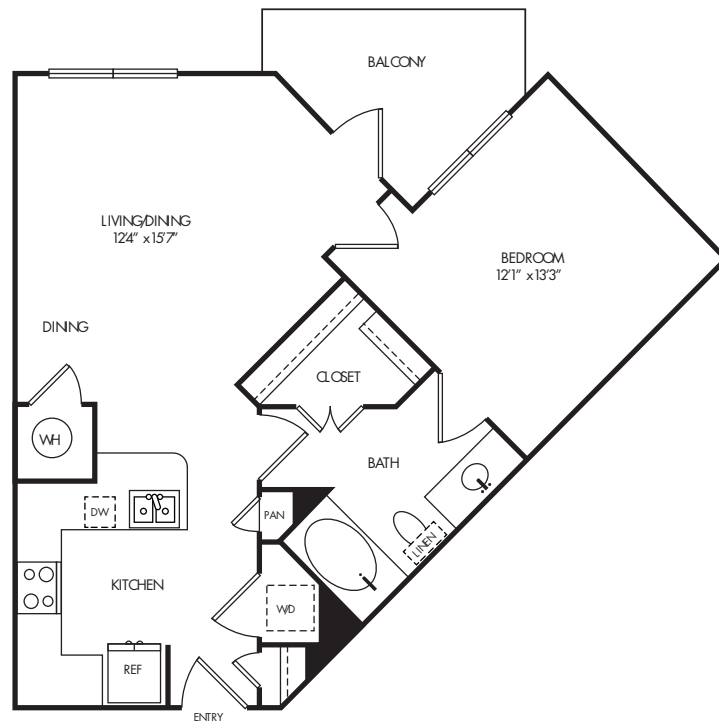

A8

1 BED | 1 BATH

717

SQ. FT.

AVIS
AT WYCLIFF

4343 Congress Ave | Dallas, TX 75219

axiswycliff.com

Floor plans are artist's rendering. All dimensions are approximate. Actual product and specifications may vary in dimension or detail. Not all features are available in every apartment. Prices and availability are subject to change. Please see a representative for details.