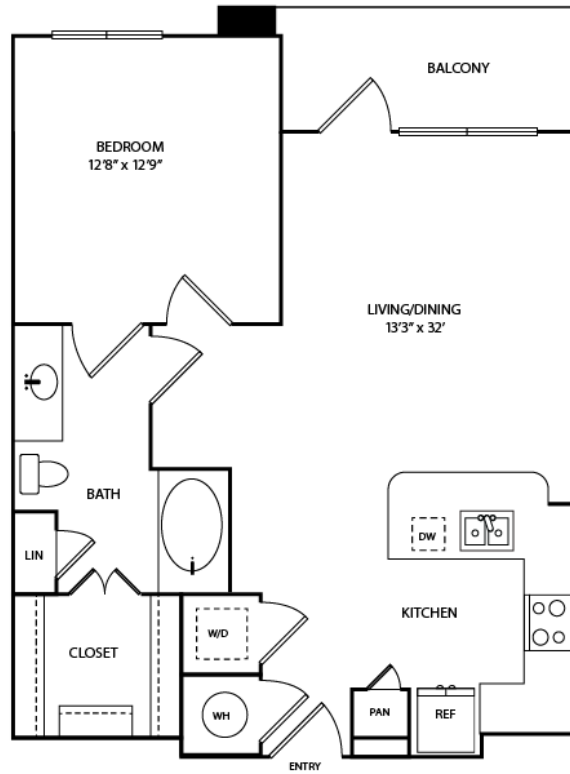

A6

1 BED | 1 BATH

708

SQ. FT.

AXIS
AT WYCLIFF

4343 Congress Ave | Dallas, TX 75219

axiswycliff.com

Floor plans are artist's rendering. All dimensions are approximate. Actual product and specifications may vary in dimension or detail. Not all features are available in every apartment. Prices and availability are subject to change. Please see a representative for details.