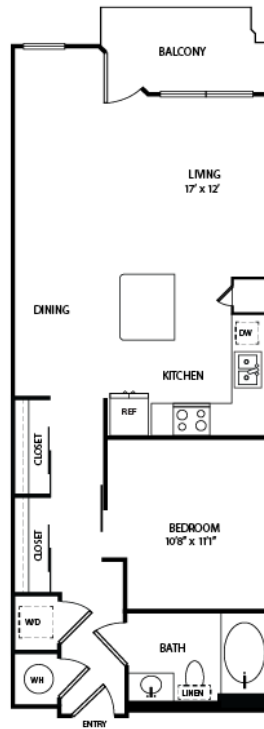

# A4

1 BED | 1 BATH

# 705

SQ. FT.

4343 Congress Ave | Dallas, TX 75219

[axiswycliff.com](http://axiswycliff.com)

*Floor plans are artist's rendering. All dimensions are approximate. Actual product and specifications may vary in dimension or detail. Not all features are available in every apartment. Prices and availability are subject to change. Please see a representative for details.*