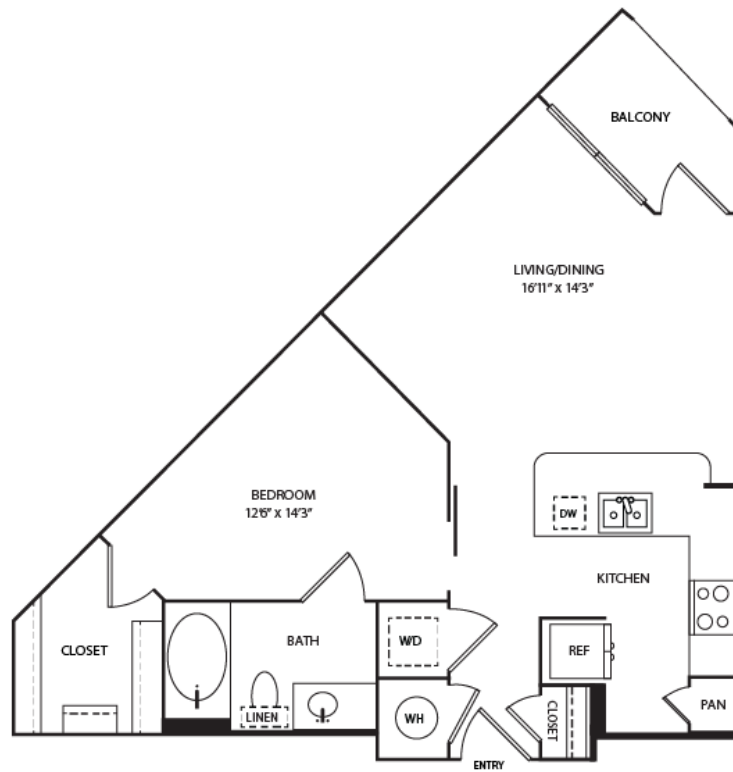

E2

1 BED | 1 BATH

668

SQ. FT.

AVIS
AT WYCLIFF

4343 Congress Ave | Dallas, TX 75219

axiswycliff.com

Floor plans are artist's rendering. All dimensions are approximate. Actual product and specifications may vary in dimension or detail. Not all features are available in every apartment. Prices and availability are subject to change. Please see a representative for details.