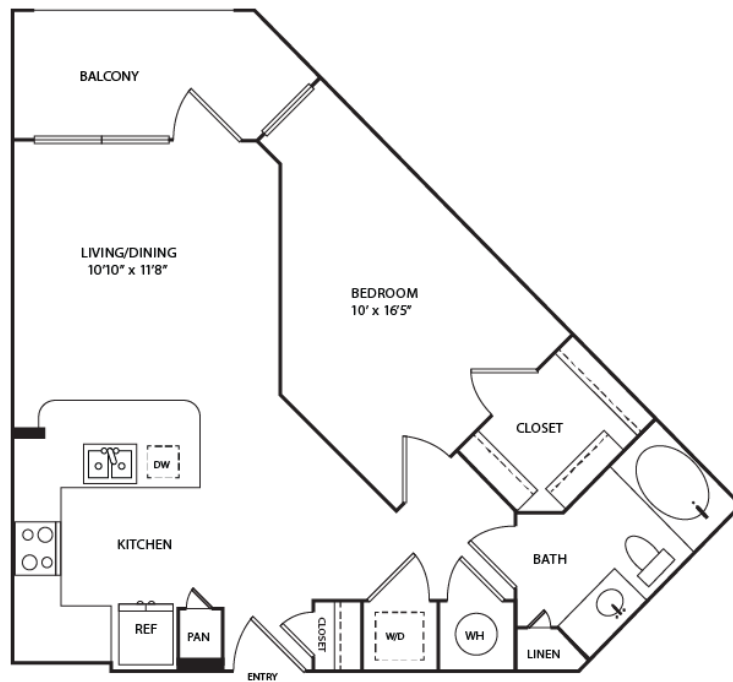

E1

1 BED | 1 BATH

667

SQ. FT.

AVIS
AT WYCLIFF

4343 Congress Ave | Dallas, TX 75219

axiswycliff.com

Floor plans are artist's rendering. All dimensions are approximate. Actual product and specifications may vary in dimension or detail. Not all features are available in every apartment. Prices and availability are subject to change. Please see a representative for details.