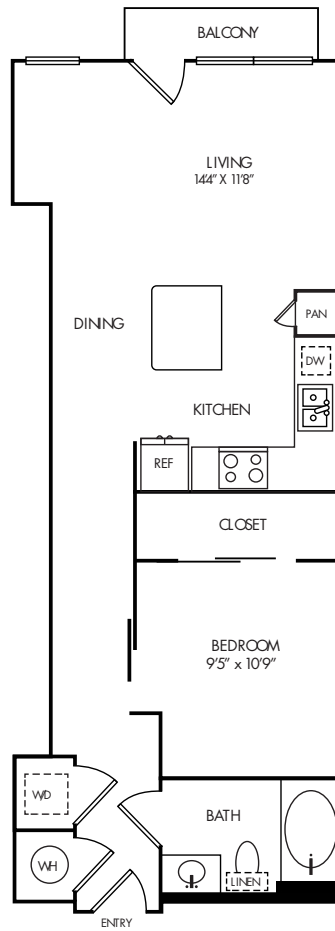

A1

1 BED | 1 BATH

667

SQ. FT.

AVIS
AT WYCLIFF

4343 Congress Ave | Dallas, TX 75219

axiswycliff.com

Floor plans are artist's rendering. All dimensions are approximate. Actual product and specifications may vary in dimension or detail. Not all features are available in every apartment. Prices and availability are subject to change. Please see a representative for details.